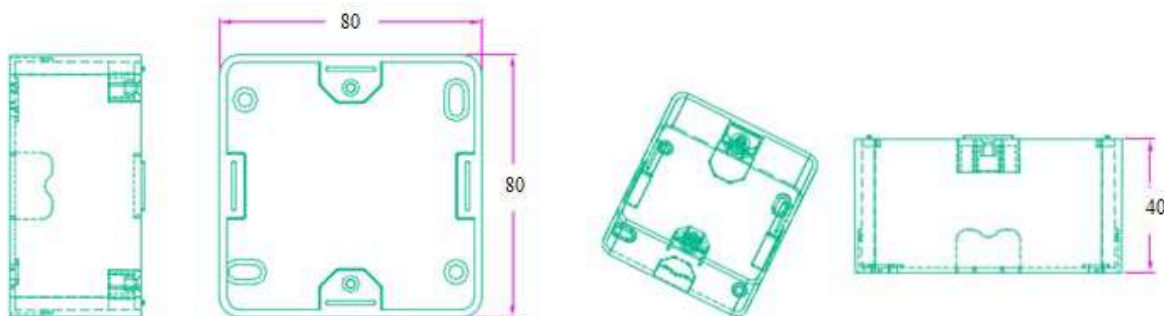

FEATURES:

- Suitable for all standard 80 x 80cm face plates
- Rear and side cable entries
- Material: fire-retardant ABS, UL94-V0
- Dimensions: 80 x 80 x 40mm
- RoHS compliant

DRAWING:

ORDERING INFORMATION:

Part NO.	1120030x0
Description	Premium Line wall mounted back box, 80*80*40mm, white
x: Color	8: RAL1013 9: RAL9010
Packing	1pc/PE bag, 9pcs/PE bag, 90pcs/carton carton dimension, 43*31*29cm weight N.W.4.6KG ,G.W..5.7KG