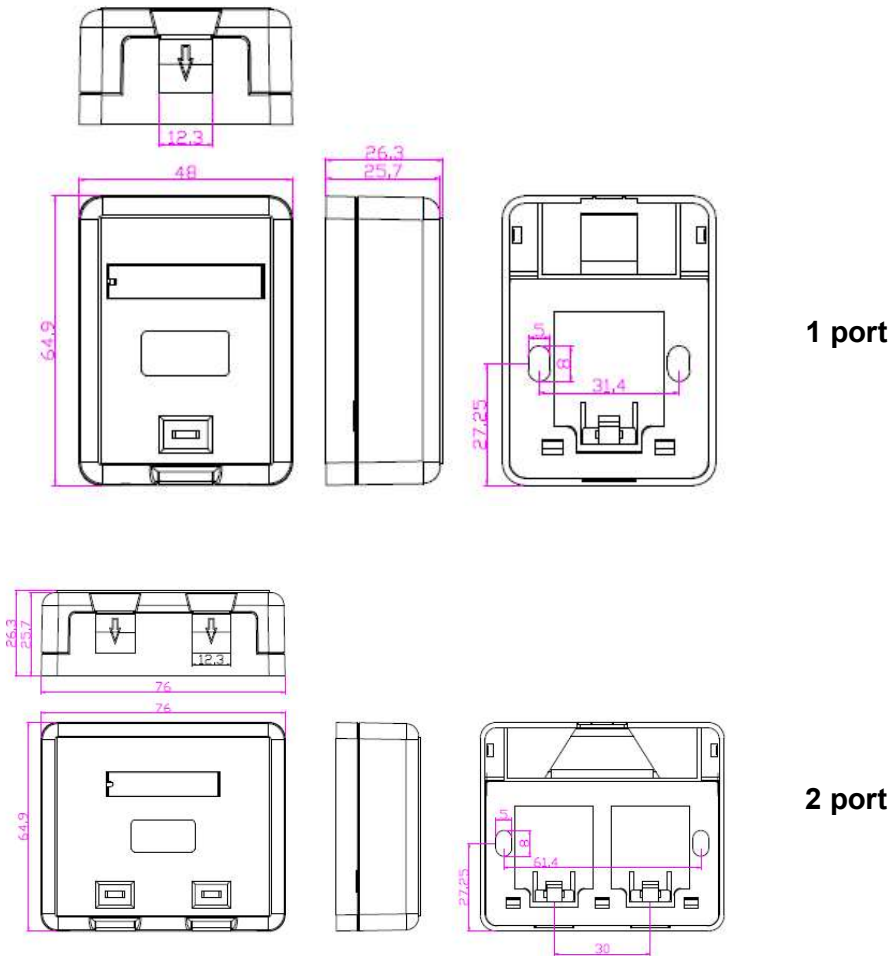

**CHARACTERISTICS:**

Items	Material
Surface Material	ABS
Face Plate Dimension	L64.9 × W48 × H26.3 mm (1 port) L76 × W64.9 × H26.3mm (2 port)

**APPLICATION:**

- Assemble with 90D UTP keystone jack
- Extend the network interface to desk and other places, easy and comfortable for user

*Premium Line Systems GmbH reserves the right to change specifications without prior notice.*

**DRAWING:**

**1 port**

**2 port**

**ORDERING INFORMATION:**

Part No.	160x10111	
Description	Premium Line unshielded surface mounted box without keystone jack, white	
x, port	1: 1port	2: 2port
Packing	1pc/PE bag, 20pcs/box, 200pcs/carton(1port) carton dimension, 57*35*22cm	
	1pc/PE bag, 15pcs/box, 150pcs/carton(2port) carton dimension, 57*35*22cm	