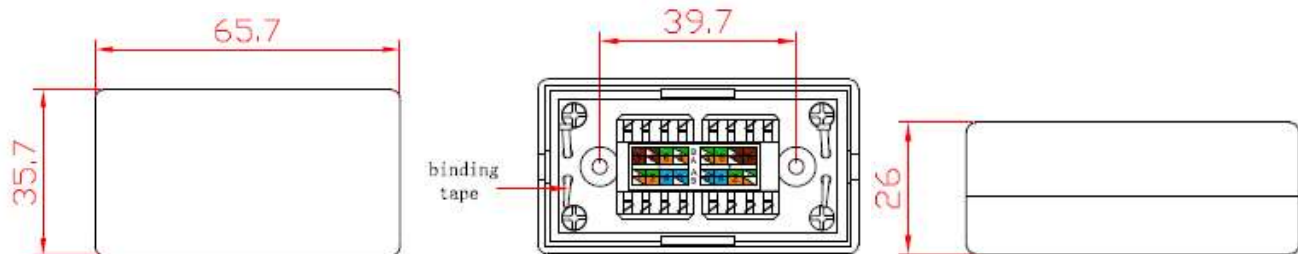

FEATURES:

- Extends category 6 Lan cable without losing performance
- Meets TIA/EIA-568-C.2 and ISO/IEC11801 2nd Edition Class E
- Housing material/color: ABS, PBT UL94V-0 / white
- IDC terminal block: dual type, phosphor bronze tin plated
- Dimension (LxWxH): 65.7 × 35.7 × 26 mm
- RoHS compliant

APPLICATIONS:

- 100 BASE-Tx fast Ethernet
- 1000 BASE-Tx gigabit Ethernet
- Other voice, video applications

DRAWING:

ORDERING INFORMATION:

Part NO: 192610001
Description: Premium Line Cat.6 unshielded in-line coupler, junction box
Packing: 1pc/PE bag, 30pcs/PE bag, 300pcs/carton 55 x 36 x 28 cm