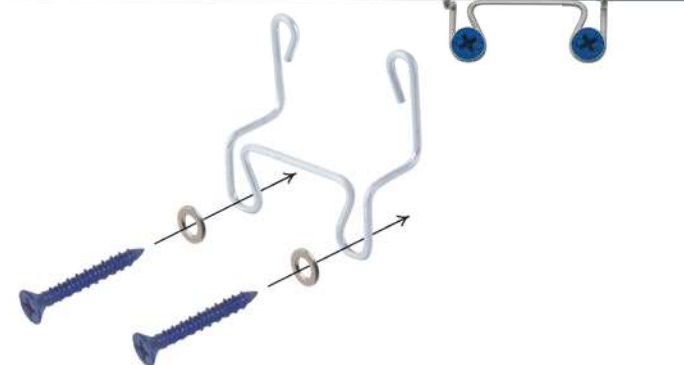

Firefly™ External

Part No.	Description	Pack Qty
FFC2-EXT	Zinc clip for 25 x 16 plastic trunking	100
FFC4-EXT	Zinc clips for 40 x 25 plastic trunking	100

Screws and washers for illustration purposes only

N.B. Masonry screws must be used to comply with BS 7671, see page 48