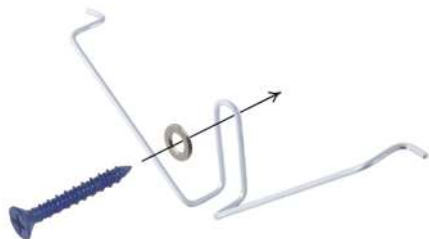

Fire safety products

Firefly™ Products

Firefly™ Fire Safety Clips

Firefly™ Internal

Part No.	Description	Pack Qty
FFC1	Zinc clips for 16 x 16 plastic trunking	100
FFC2	Zinc clips for 25 x 16 plastic trunking	100
FFC3	Zinc clips for 40 x 16 plastic trunking	100
FFC4	Zinc clips for 40 x 25 plastic trunking	100
FFC5	Zinc clips for 40 x 40 plastic trunking	100
FFC6	Zinc clips for 50 x 25 plastic trunking	100
FFC8	Zinc clips for 50 x 50 plastic trunking	50

Screws and washers for illustration purposes only